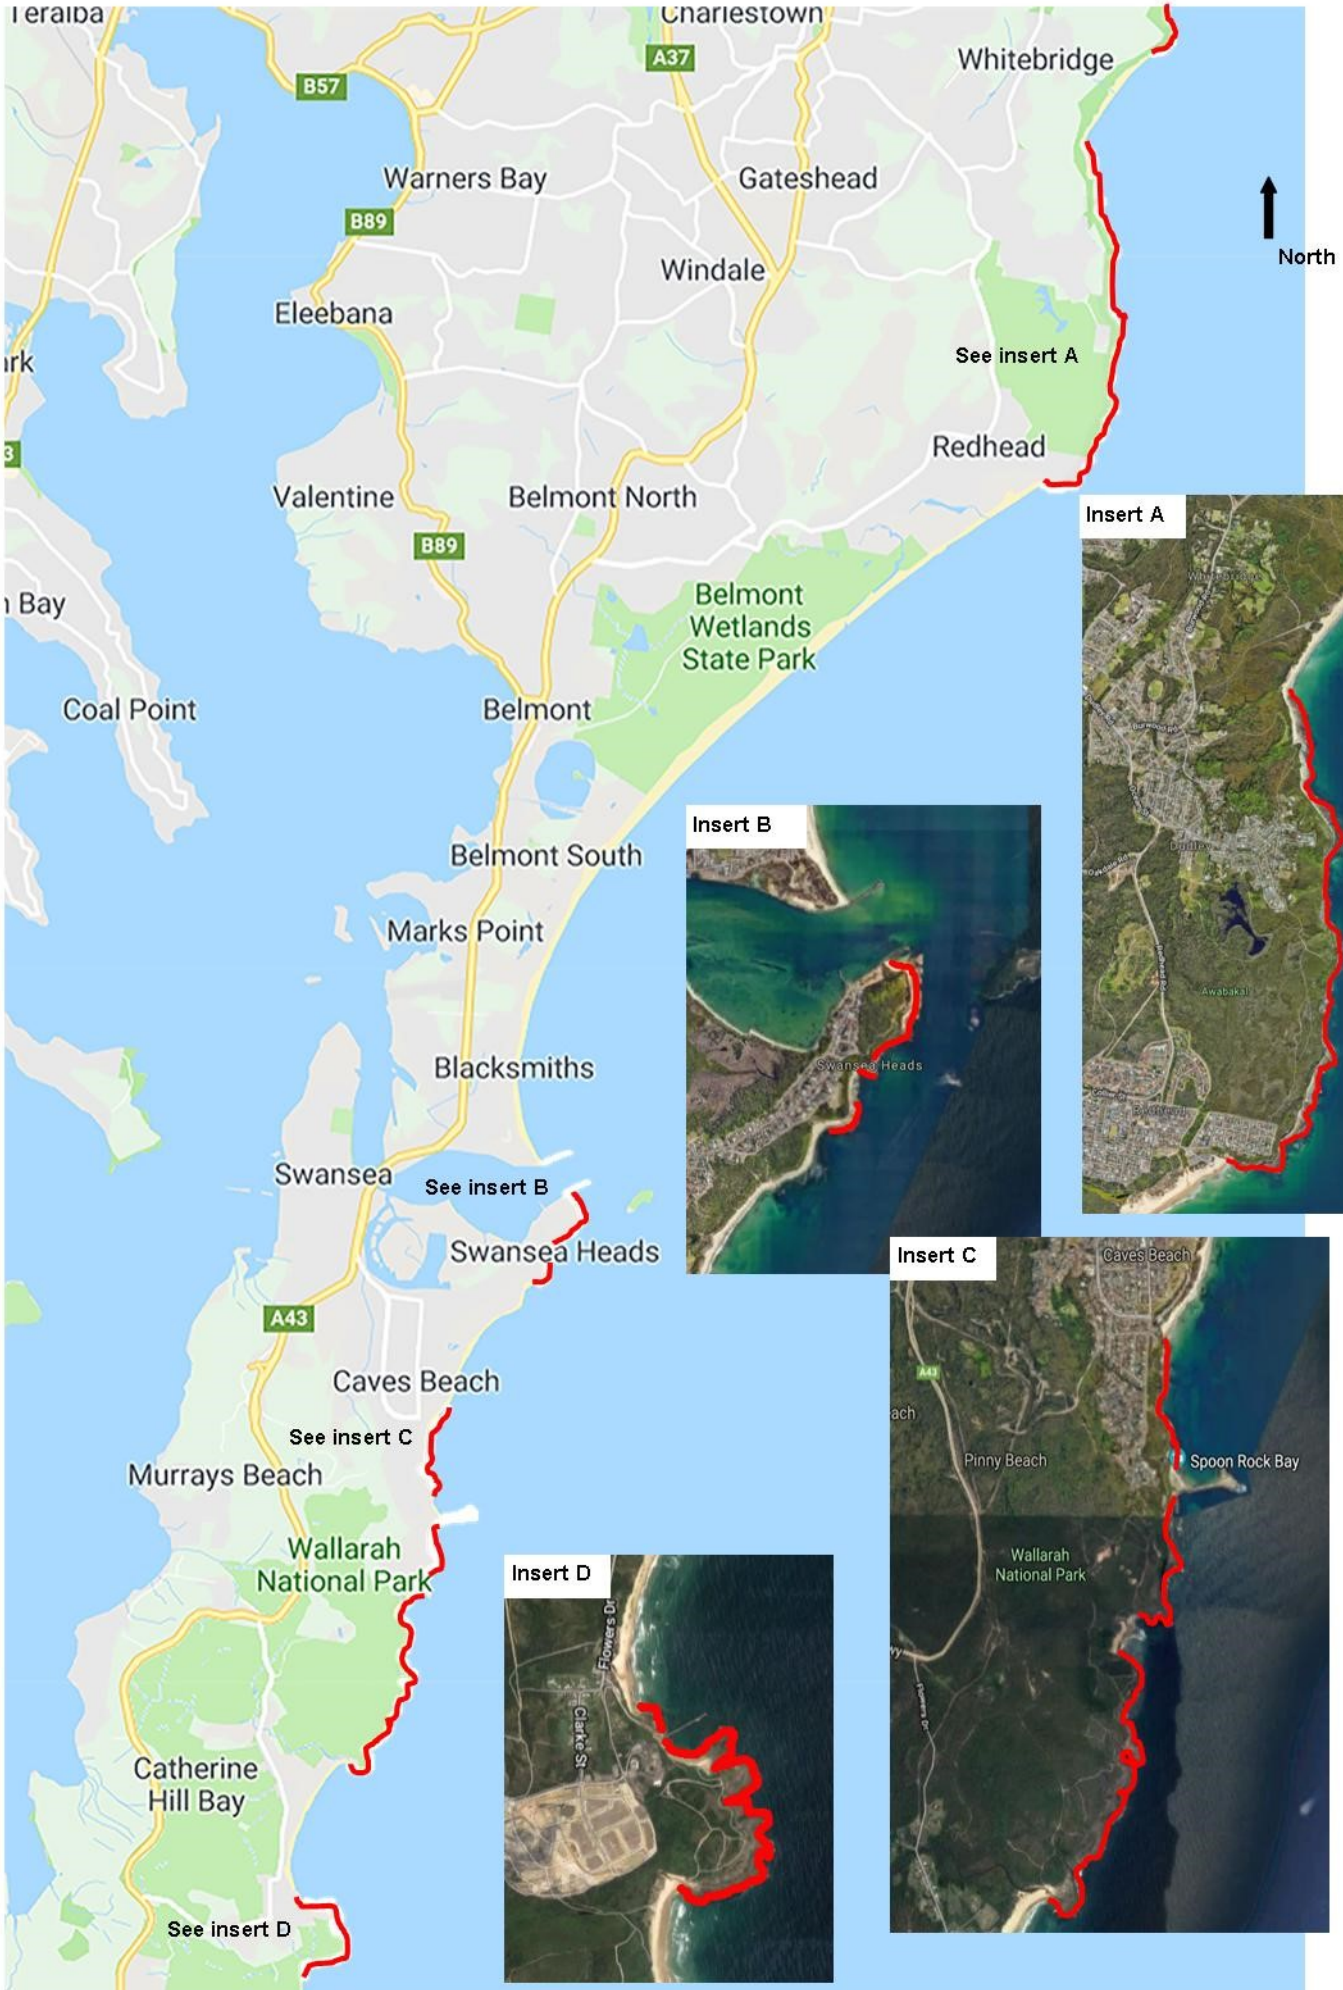

Lake Macquarie City Council

Legend

High risk rock fishing location

Disclaimer
 Whilst all due care has been taken in the preparation of this map Council accepts no responsibility for any error or omissions. Any persons whose legal rights might be affected, or who intends to act on the information shown on this map should verify such information. This map has no evidentiary value under the Evidence Act.